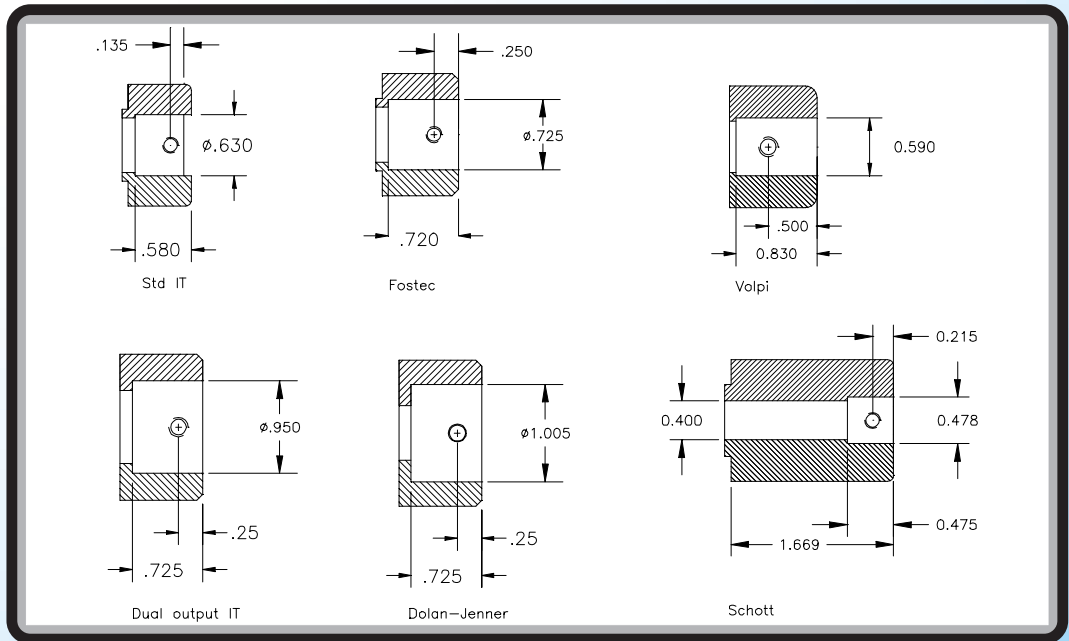

Innovative Photonic Solutions

Receptacle Options

Use Fiber Optics from all the Major Manufacturers

Fiber Receptacles - Along with the standard size fiber receptacle for our all accessories **it** offers receptacles for all the major fiber optic accessory manufacturers. Optional receptacles are available for Fostec, Volpi, Dolan-Jenner, and Schott, just add the suffix listed below. There is also an integrating sphere option available for high uniformity applications totally eliminating all fiber and lamp variations. The integrating sphere can also be used with any of the other fiber receptacles.

AVAILABLE SIZES

- **it Standard**
(ϕ 0.625" ID)
- **it Double**
(ϕ 0.950" ID)
- **Fostec**
-FO (ϕ 0.720" ID)
- **Volpi**
-VO (ϕ 0.590" ID)
- **Dolan-Jenner**
-DJ (ϕ 1.0" ID)
- **Schott**
-SC (ϕ .478/.400" ID)
- **Integrating Sphere**
-SP requires one of the above receptacles