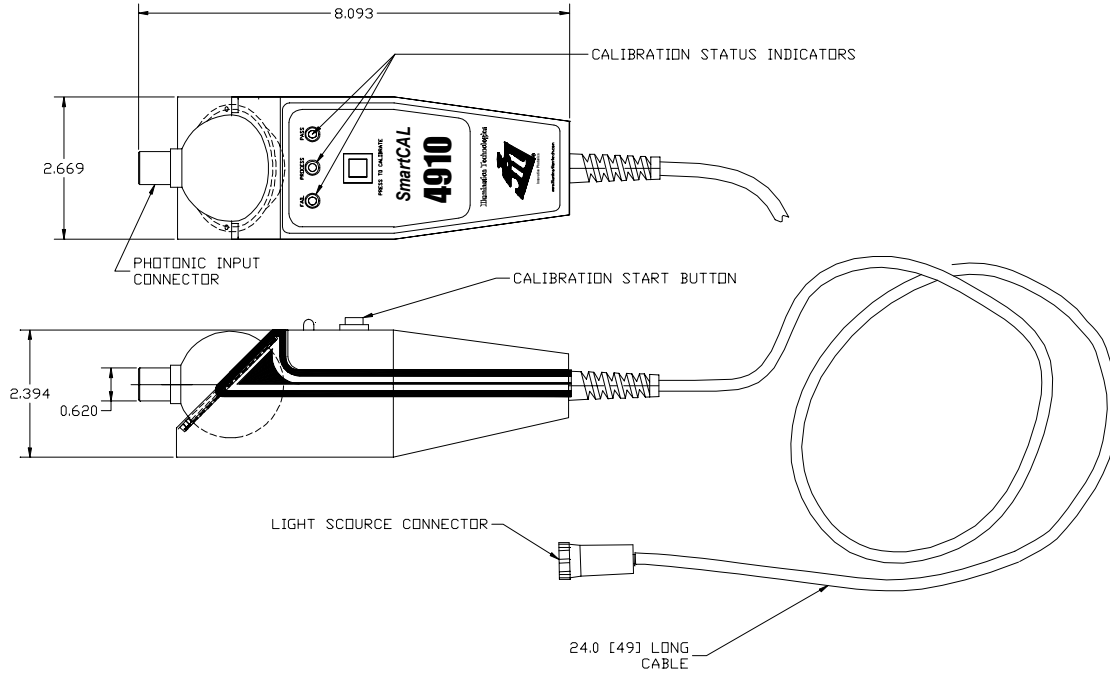

Innovative Photonic Solutions

4910

CAUBRATOR™

Ensures the repeatability of the 4900 series

KEY FEATURES

- External Photonic Reference
- Process Indicator LED's
- < 1% Variation Unit to Unit
- Rejects Inadequate Lamp
- Avoid Premature Lamp Failure
- 4900 Independent

Illumination Technologies has developed new technology to combat this problem. The 4900 AutoCal™ in conjunction with the 4910 SmartCal™ will keep lamp output within +3% from lamp to lamp, while keeping all 4900's within +4% of each other. The 4910 SmartCal™ is a NIST traceable calibrator that adjusts the lamp to an optimum level, ensuring reliable performance. The 4910 is also effective in screening poor quality lamps. Some lamps do not produce the correct photonic output no matter how high you adjust the lightsource. These poor lamps typically have short lifetimes requiring additional maintenance. The 4910 keeps them out of your system altogether. With it's simple one button functionality the 4910 is a must in systems where repeatability is crucial. In systems with multiple units its only necessary to have one 4910 for any number of 4900 Lightsources.

Detail Drawing

Technical Specifications

Physical

Height: 2.39" (60.7mm)
 Width: 2.67" (67.8mm)
 Length: 8.09" (205.5mm)
 Weight: 1.0lbs (.454 kg)

Environmental

Temperature: 0 to 40C
 Relative Humidity: 0 to 95%
 Altitude Rating: 2000m (max)
 Pollution Rating: Pollution Degree 2