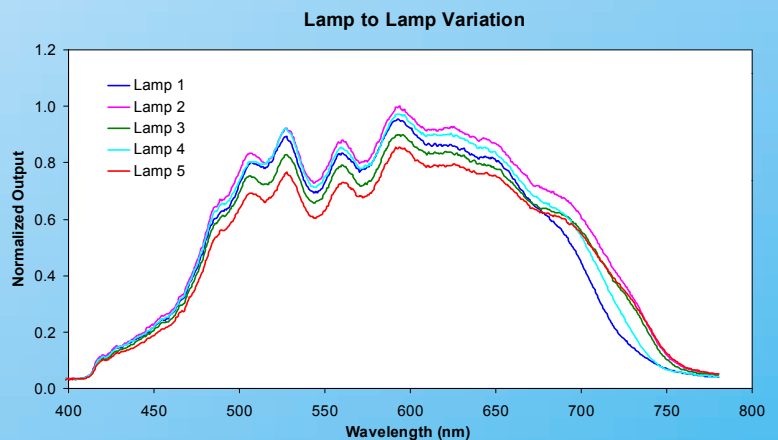

Innovative Photonic Solutions

4910

CAUBRATOR™

Ensures the repeatability of the 4900 series

KEY FEATURES

- External Photonic Reference
- Process Indicator LED's
- < 1% Variation Unit to Unit
- Rejects Inadequate Lamp
- Avoid Premature Lamp Failure
- 4900 Independent

Illumination Technologies has developed new technology to combat this problem. The 4900 AutoCal™ in conjunction with the 4910 SmartCal™ will keep lamp output within +3% from lamp to lamp, while keeping all 4900's within +4% of each other. The 4910 SmartCal™ is a NIST traceable calibrator that adjusts the lamp to an optimum level, ensuring reliable performance. The 4910 is also effective in screening poor quality lamps. Some lamps do not produce the correct photonic output no matter how high you adjust the lightsource. These poor lamps typically have short lifetimes requiring additional maintenance. The 4910 keeps them out of your system altogether. With it's simple one button functionality the 4910 is a must in systems where repeatability is crucial. In systems with multiple units its only necessary to have one 4910 for any number of 4900 Lightsources.

Detail Drawing

Technical Specifications

Physical

Height: 2.39" (60.7mm)
 Width: 2.67" (67.8mm)
 Length: 8.09" (205.5mm)
 Weight: 1.0lbs (.454 kg)

Environmental

Temperature: 0 to 40C
 Relative Humidity: 0 to 95%
 Altitude Rating: 2000m (max)
 Pollution Rating: Pollution Degree 2